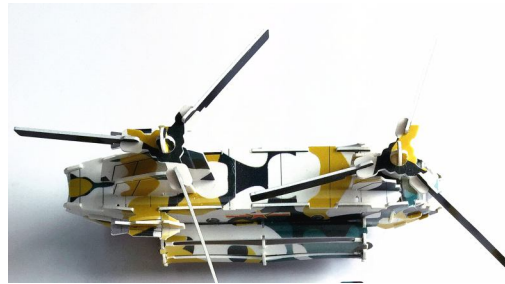

3. Item:airplane puzzle 飞机(5design)

Size: 12x8cm 2pcs

Thickness: 0.8 mm

Packing:2000 pieces into a carton

Carton Size:26x34x22 cm

Carton GW:18.2KG

3. Item:美少女系列(2design)	Size: 10x8cm 2pcs	Thickness: 0.8 mm
Packing:2000 pieces into a carton	Carton Size:26x34x22 cm	Carton GW:18.2KG