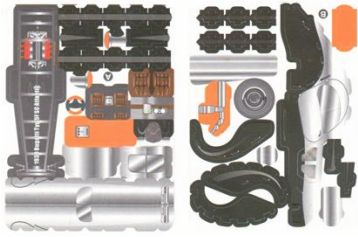

1. Item:Electric jigsaw puzzle car 赛车	Size: 12x9cm 2pcs	Thickness: 0.8 mm
Packing:2000 pieces into a carton	Carton Size:26x38x22 cm	Carton GW:18.2KG

12x9cm 0.8mm 2pcs, 带轮子